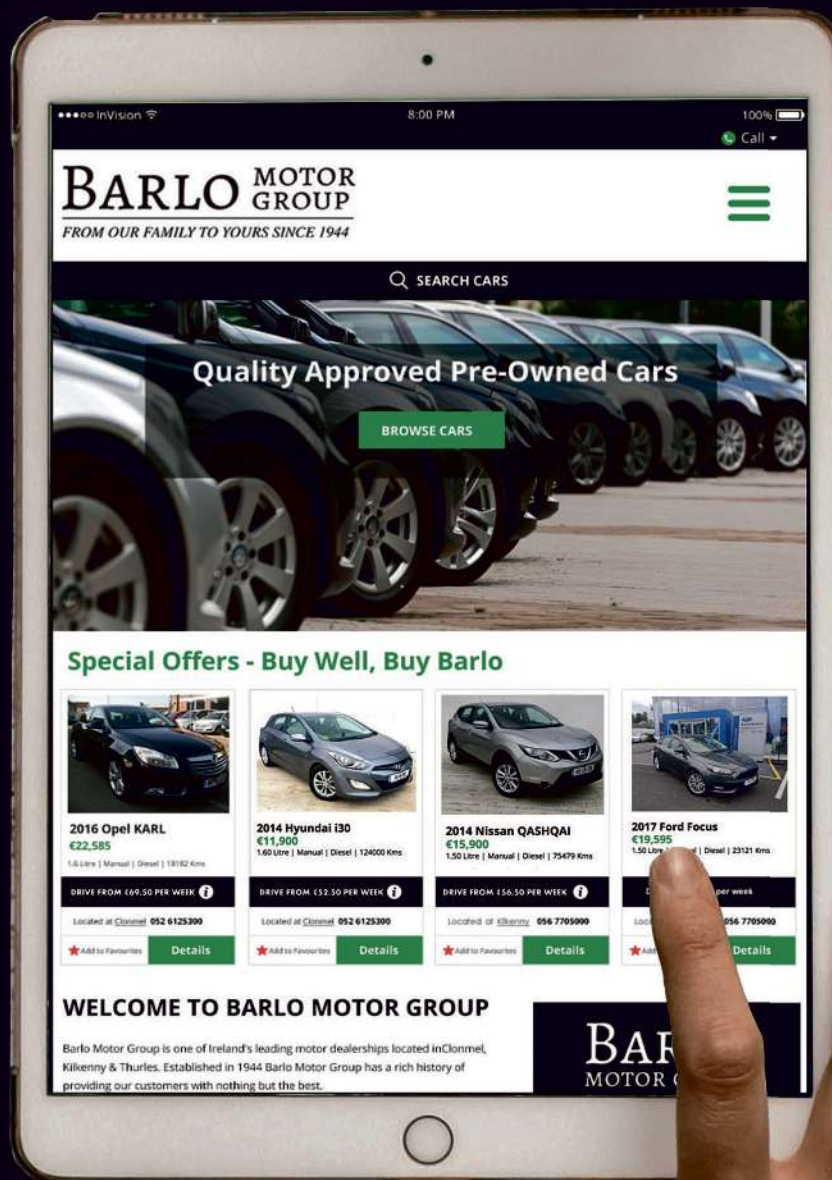

all prices are subject to vat at 23% unless otherwise stated

BARLO
MOTOR GROUP
FROM OUR FAMILY TO YOURS SINCE 1944

QUALITY PRE-OWNED CAR WEBSITE
WWW.BARLOMOTORGROUP.IE

-  ALL OUR PREMIUM PRE-OWNED VEHICLES ON ONE WEBSITE
-  BOOK A SERVICE ONLINE AT ANY OF OUR DEALERSHIPS
-  SAVE YOUR FAVOURITE CARS
-  ONLINE FINANCE CALCULATOR
-  COMPREHENSIVE WARRANTY
-  LOW APR FINANCE AVAILABLE
-  HISTORY & MILEAGE CHECK
-  SCRAPPAGE AVAILABLE
-  120 POINT VEHICLE CHECK